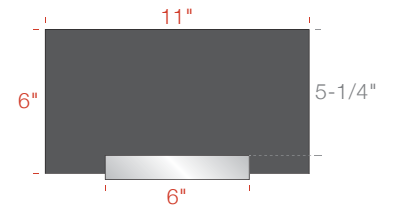

AS1L06-0611
6"w Bracket
6"h x 11"w Insert
5-1/4"h Display Area