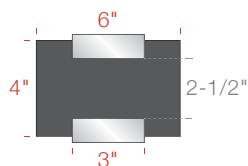

#### Single-Bracket

**AS1L03-0306**  
3" w Bracket  
3" h x 6" w Insert  
2-1/4" h Display Area

**AS1L03-0406**  
3" w Bracket  
4" h x 6" w Insert  
3-1/4" h Display Area

**AS1L03-0606**  
3" w Bracket  
6" h x 6" w Insert  
5-1/4" h Display Area

#### Double-Bracket

**AS2L03-0406**  
AS2LB03-0406 (w/Backer)  
3" w Bracket  
4" h x 6" w Insert  
2-1/2" h Display Area

**AS2L03-0606**  
AS2LB03-0606 (w/Backer)  
3" w Bracket  
6" h x 6" w Insert  
4-1/2" h Display Area