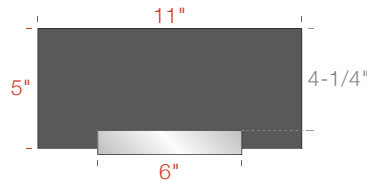

AS1L06-0511
6"w Bracket
5"h x 11"w Insert
4-1/4"h Display Area