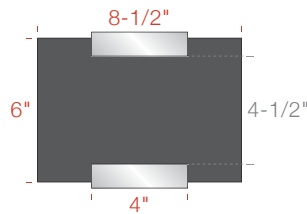

AS2L04-0685
AS2LB03-0685 (w/Backer)
4" w Bracket
6" h x 8-1/2" w Insert
4-1/2" h Display Area