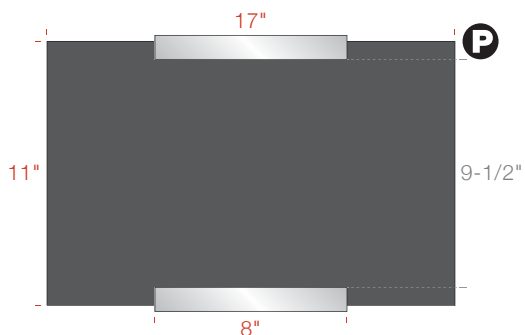

17" Sign Widths

Double-Bracket Only

AS2L08-1117

AS2LB08-1117 (w/Backer)

8" w Bracket

11" h x 17" w Insert

9-1/2" h Display Area