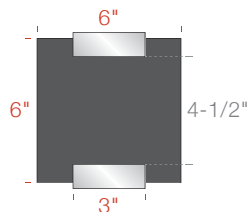

#### Single-Bracket

**AS1L03-0306**  
3" w Bracket  
3" h x 6" w Insert  
2-1/4" h Display Area

**AS1L03-0406**  
3" w Bracket  
4" h x 6" w Insert  
3-1/4" h Display Area

**AS1L03-0606**  
3" w Bracket  
6" h x 6" w Insert  
5-1/4" h Display Area

#### Double-Bracket

**AS2L03-0406**  
AS2LB03-0406 (w/Backer)  
3" w Bracket  
4" h x 6" w Insert  
2-1/2" h Display Area

**AS2L03-0606**  
AS2LB03-0606 (w/Backer)  
3" w Bracket  
6" h x 6" w Insert  
4-1/2" h Display Area