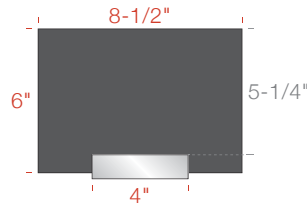

**AS2L03-8506**  
AS2LB03-8506 (w/Backer)  
3" w Bracket  
8-1/2" h x 6" w Insert  
7" h Display Area

**AS2L03-1006**  
AS2LB03-1006 (w/Backer)  
3" w Bracket  
10" h x 6" w Insert  
8-1/2" h Display Area

## 8.5" Sign Widths

### Single-Bracket

**AS1L04-0385**  
 4" w Bracket  
 3" h x 8-1/2" w Insert  
 2-1/4" h Display Area

**AS1L04-0485**  
 4" w Bracket  
 4" h x 8-1/2" w Insert  
 3-1/4" h Display Area

**AS1L04-0685**  
 4" w Bracket  
 6" h x 8-1/2" w Insert  
 5-1/4" h Display Area