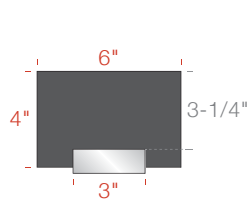

#### Single-Bracket

**AS1L03-0404**  
3" w Bracket  
4" h x 4" w Insert  
3-1/4" h Display Area

**AS1L03-0604**  
3" w Bracket  
3" h x 4" w Insert  
5-1/4" h Display Area

#### Double-Bracket

**AS2L03-0604**  
3" w Bracket  
6" h x 4" w Insert  
4-1/2" h Display Area

**AS2LB03-8504**  
"B" is added to code for "Backer"

#### Single-Bracket

**AS1L03-0306**  
3" w Bracket  
3" h x 6" w Insert  
2-1/4" h Display Area

**AS1L03-0406**  
3" w Bracket  
4" h x 6" w Insert  
3-1/4" h Display Area

**AS1L03-0606**  
3" w Bracket  
6" h x 6" w Insert  
5-1/4" h Display Area