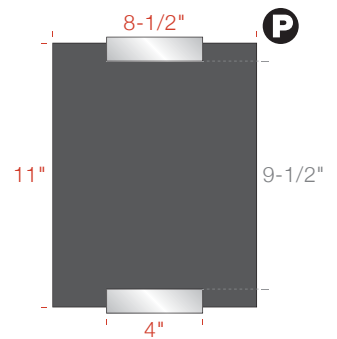

### Single-Bracket

**AS1L04-0385**  
 4" w Bracket  
 3" h x 8-1/2" w Insert  
 2-1/4" h Display Area

**AS1L04-0485**  
 4" w Bracket  
 4" h x 8-1/2" w Insert  
 3-1/4" h Display Area

**AS1L04-0685**  
 4" w Bracket  
 6" h x 8-1/2" w Insert  
 5-1/4" h Display Area

**AS1L04-8585**  
 4" w Bracket  
 8-1/2" h x 8-1/2" w Insert  
 7-3/4" h Display Area

### Double-Bracket

**AS2L04-0485**  
 AS2LB04-0485 (w/Backer)  
 4" w Bracket  
 4" h x 8-1/2" w Insert  
 2-1/2" h Display Area

**AS2L04-0685**  
 AS2LB03-0685 (w/Backer)  
 4" w Bracket  
 6" h x 8-1/2" w Insert  
 4-1/2" h Display Area

**AS2L04-8585**  
 AS2LB04-8585 (w/Backer)  
 4" w Bracket  
 8-1/2" h x 8-1/2" w Insert  
 7" h Display Area

**AS2L04-1185**  
 AS2LB04-1185 (w/Backer)  
 4" w Bracket  
 11" h x 8-1/2" w Insert  
 9-1/2" h Display Area