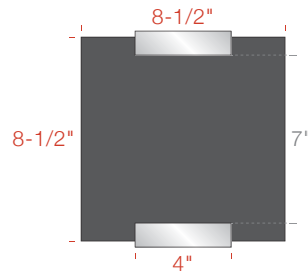

### Single-Bracket

**AS1L04-0385**  
 4" w Bracket  
 3" h x 8-1/2" w Insert  
 2-1/4" h Display Area

**AS1L04-0485**  
 4" w Bracket  
 4" h x 8-1/2" w Insert  
 3-1/4" h Display Area

**AS1L04-0685**  
 4" w Bracket  
 6" h x 8-1/2" w Insert  
 5-1/4" h Display Area

**AS1L04-8585**  
 4" w Bracket  
 8-1/2" h x 8-1/2" w Insert  
 7-3/4" h Display Area

### Double-Bracket

**AS2L04-0485**  
 AS2LB04-0485 (w/Backer)  
 4" w Bracket  
 4" h x 8-1/2" w Insert  
 2-1/2" h Display Area

**AS2L04-0685**  
 AS2LB03-0685 (w/Backer)  
 4" w Bracket  
 6" h x 8-1/2" w Insert  
 4-1/2" h Display Area