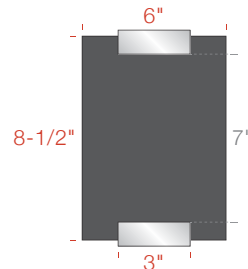

### 6" Sign Widths

#### Single-Bracket

**AS1L03-0306**  
3" w Bracket  
3" h x 6" w Insert  
2-1/4" h Display Area

**AS1L03-0406**  
3" w Bracket  
4" h x 6" w Insert  
3-1/4" h Display Area

**AS1L03-0606**  
3" w Bracket  
6" h x 6" w Insert  
5-1/4" h Display Area

#### Double-Bracket

**AS2L03-0406**  
AS2LB03-0406 (w/Backer)  
3" w Bracket  
4" h x 6" w Insert  
2-1/2" h Display Area

**AS2L03-0606**  
AS2LB03-0606 (w/Backer)  
3" w Bracket  
6" h x 6" w Insert  
4-1/2" h Display Area

**AS2L03-8506**  
AS2LB03-8506 (w/Backer)  
3" w Bracket  
8-1/2" h x 6" w Insert  
7" h Display Area

**AS2L03-1006**  
AS2LB03-1006 (w/Backer)  
3" w Bracket  
10" h x 6" w Insert  
8-1/2" h Display Area