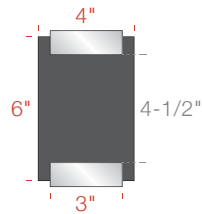

### 4" Sign Widths

#### Single-Bracket

**AS1L03-0404**  
3" w Bracket  
4" h x 4" w Insert  
3-1/4" h Display Area

**AS1L03-0604**  
3" w Bracket  
3" h x 4" w Insert  
5-1/4" h Display Area

#### Double-Bracket

**AS2L03-0604**  
3" w Bracket  
6" h x 4" w Insert  
4-1/2" h Display Area

**AS2LB03-8504**  
"B" is added to code for "Backer"