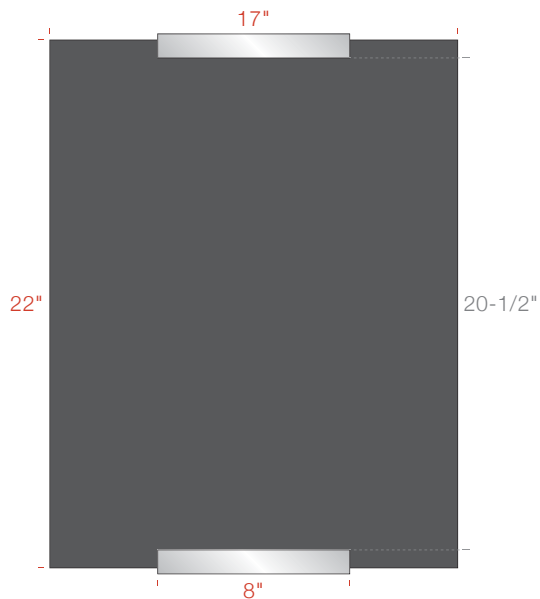

**AS2L06-1711**  
AS2LB06-1711 (w/Backer)  
6"w Bracket  
17"h x 11"w Insert  
15-1/2"h Display Area

## 17" Sign Widths

### Double-Bracket Only

**AS2L08-1117**

AS2LB08-1117 (w/Backer)

8" w Bracket

11" h x 17" w Insert

9-1/2" h Display Area

**AS2L08-1717**

AS2LB08-1717 (w/Backer)

8" w Bracket

17" h x 17" w Insert

15-1/2" h Display Area

**AS2L08-2217**

AS2LB08-2217 (w/Backer)

8" w Bracket

22" h x 17" w Insert

20-1/2" h Display Area