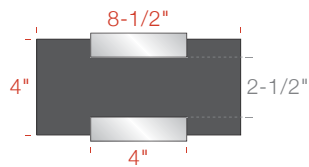

Double-Bracket

AS2L04-0485
AS2LB04-0485 (w/Backer)
4" w Bracket
4" h x 8-1/2" w Insert
2-1/2" h Display Area