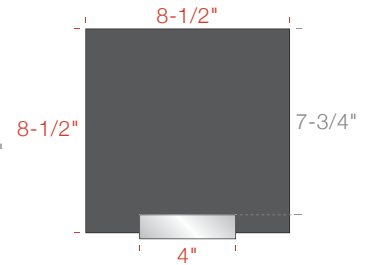

### Single-Bracket

**AS1L04-0385**  
 4" w Bracket  
 3" h x 8-1/2" w Insert  
 2-1/4" h Display Area

**AS1L04-0485**  
 4" w Bracket  
 4" h x 8-1/2" w Insert  
 3-1/4" h Display Area

**AS1L04-0685**  
 4" w Bracket  
 6" h x 8-1/2" w Insert  
 5-1/4" h Display Area

**AS1L04-8585**  
 4" w Bracket  
 8-1/2" h x 8-1/2" w Insert  
 7-3/4" h Display Area