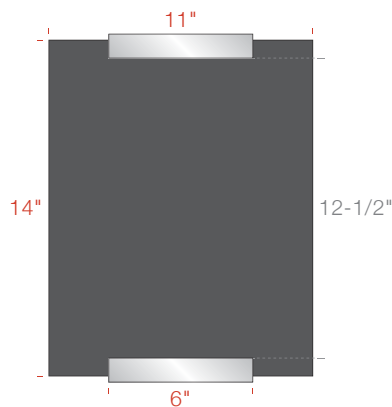

**AS1L04-8585**  
 4" w Bracket  
 8-1/2" h x 8-1/2" w Insert  
 7-3/4" h Display Area

### Single-Bracket

**AS1L06-0411**  
6"w Bracket  
4"h x 11"w Insert  
3-1/4"h Display Area

**AS1L06-0511**  
6"w Bracket  
5"h x 11"w Insert  
4-1/4"h Display Area

**AS1L06-0611**  
6"w Bracket  
6"h x 11"w Insert  
5-1/4"h Display Area

### Double-Bracket

**AS2L06-0511**  
AS2LB06-1111 (w/Backer)  
6"w Bracket  
5"h x 11"w Insert  
3-1/2"h Display Area

**AS2L06-0611**  
AS2LB06-06 11 (w/Backer)  
6"w Bracket  
6"h x 11"w Insert  
4-1/2"h Display Area

**AS2L06-8511**  
AS2LB06-8511 (w/Backer)  
6"w Bracket  
8-1/2"h x 11"w Insert  
7"h Display Area

**AS2L06-1111**  
AS2LB06-1111 (w/Backer)  
6"w Bracket  
11"h x 11"w Insert  
9-1/2"h Display Area

**AS2L06-1411**  
AS2LB06-1411 (w/Backer)  
6"w Bracket  
14"h x 11"w Insert  
12-1/2"h Display Area