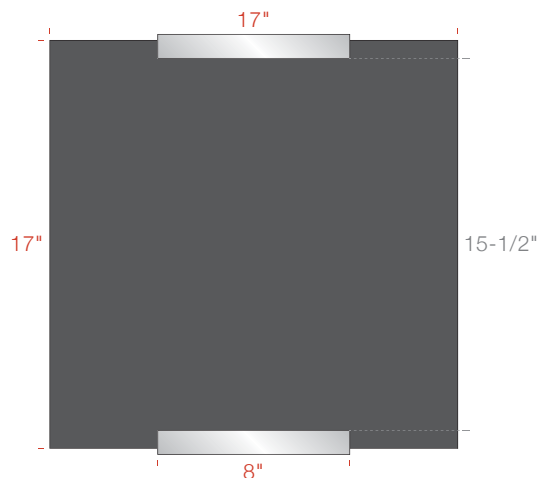

## Painted Acrylic (1/4")

**AS-441A1**  
(w/ Single Bracket)

**AS-441A2**  
(w/ Double Bracket)

**AS-441A1-DPT**  
(w/ Single Bracket)

**AS-441A2-DPT**  
(w/ Double Bracket)

## 17" Sign Widths

### Double-Bracket Only

**AS2L08-1117**

AS2LB08-1117 (w/Backer)

8" w Bracket

11" h x 17" w Insert

9-1/2" h Display Area

**AS2L08-1717**

AS2LB08-1717 (w/Backer)

8" w Bracket

17" h x 17" w Insert

15-1/2" h Display Area

**AS2L08-2217**

AS2LB08-2217 (w/Backer)

8" w Bracket

22" h x 17" w Insert

20-1/2" h Display Area