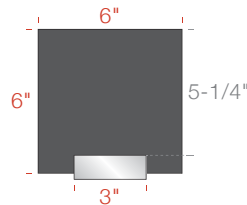

#### Single-Bracket

**AS1L03-0404**  
3" w Bracket  
4" h x 4" w Insert  
3-1/4" h Display Area

**AS1L03-0604**  
3" w Bracket  
3" h x 4" w Insert  
5-1/4" h Display Area

### 6" Sign Widths

#### Single-Bracket

**AS1L03-0306**  
3" w Bracket  
3" h x 6" w Insert  
2-1/4" h Display Area

**AS1L03-0406**  
3" w Bracket  
4" h x 6" w Insert  
3-1/4" h Display Area

**AS1L03-0606**  
3" w Bracket  
6" h x 6" w Insert  
5-1/4" h Display Area