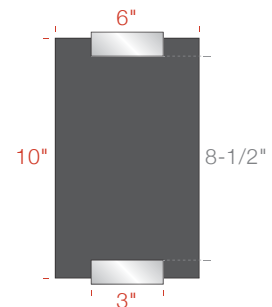

#### Single-Bracket

**AS1L03-0306**  
3" w Bracket  
3" h x 6" w Insert  
2-1/4" h Display Area

**AS1L03-0406**  
3" w Bracket  
4" h x 6" w Insert  
3-1/4" h Display Area

**AS1L03-0606**  
3" w Bracket  
6" h x 6" w Insert  
5-1/4" h Display Area

#### Double-Bracket

**AS2L03-0406**  
AS2LB03-0406 (w/Backer)  
3" w Bracket  
4" h x 6" w Insert  
2-1/2" h Display Area

**AS2L03-0606**  
AS2LB03-0606 (w/Backer)  
3" w Bracket  
6" h x 6" w Insert  
4-1/2" h Display Area

**AS2L03-8506**  
AS2LB03-8506 (w/Backer)  
3" w Bracket  
8-1/2" h x 6" w Insert  
7" h Display Area

**AS2L03-1006**  
AS2LB03-1006 (w/Backer)  
3" w Bracket  
10" h x 6" w Insert  
8-1/2" h Display Area