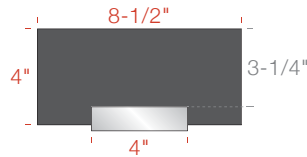

AS1L04-0485
4" w Bracket
4" h x 8-1/2" w Insert
3-1/4" h Display Area