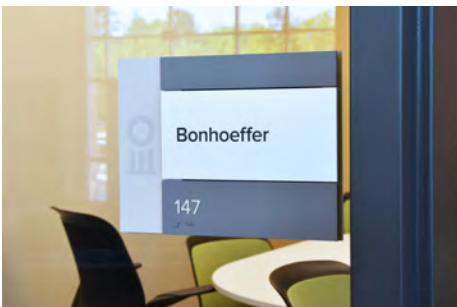

IMPACT 360

Location: Pine Mountain, Georgia

1	
2	3
4	5
6	

1. PolySign 4150.1 Single-Panel Externally Illuminated Series Base Mount
2. Simulated Elevate with Panel Clip Mount
3. 60"h x 11"w FullView Kiosk
4. Elevate with Edge Accent
5. SignBar/SignPanel 5120 Series with Circular Posts
6. Elevate with Edge Accent