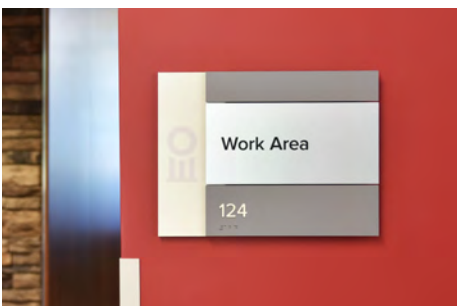

IMPACT 360

Location: Pine Mountain, Georgia

1	
2	3
4	5
6	

1. PolySign 4150.1 Single-Panel Externally Illuminated Series Base Mount
2. Simulated Elevate with Panel Clip Mount
3. 60"h x 11"w FullView Kiosk
4. Elevate with Edge Accent
5. SignBar/SignPanel 5120 Series with Circular Posts
6. Elevate with Edge Accent