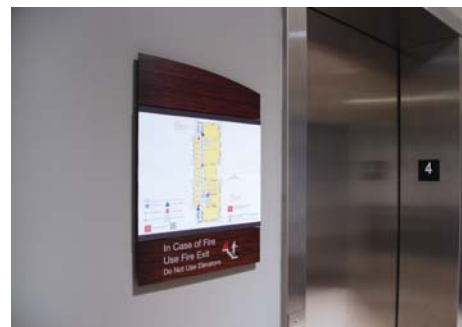

EMORY UNIVERSITY - OXFORD SCIENCE CENTER

Location: Oxford, Georgia

Design: Emory University

1. Elevate Curved Top Projection Wall Mount
2. Elevate Curved Top Glass Mount with Notifier Messenger Strip
3. Elevate Curved Top Wall Mount with Bulletin Insert
4. Elevate Curved Top Wall Mount with Notifier Messenger Strip
5. Elevate Curved Top Wall Mount with Changeable Emergency Plan