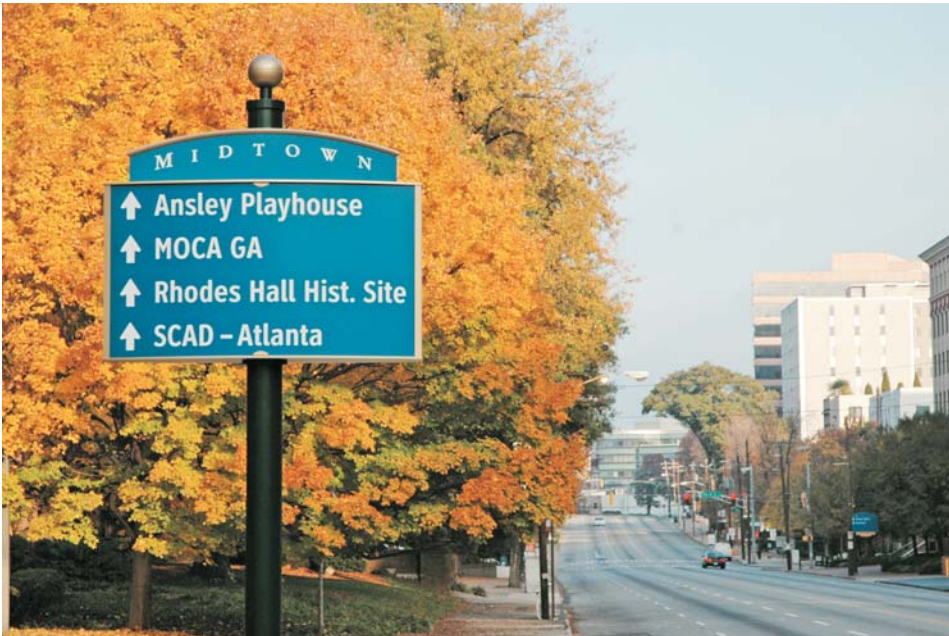

CITY OF ATLANTA

Location: Atlanta, GA

Designer: Corbin Design

1,2. Series 5210.1 SignPanel Curved Face with Single Circular Post & Custom Decorative Header.

3,4. Series 5220.2 SignPanel Curved Face with Double Circle Posts and Fiberglass Panel with Embedded Graphics.