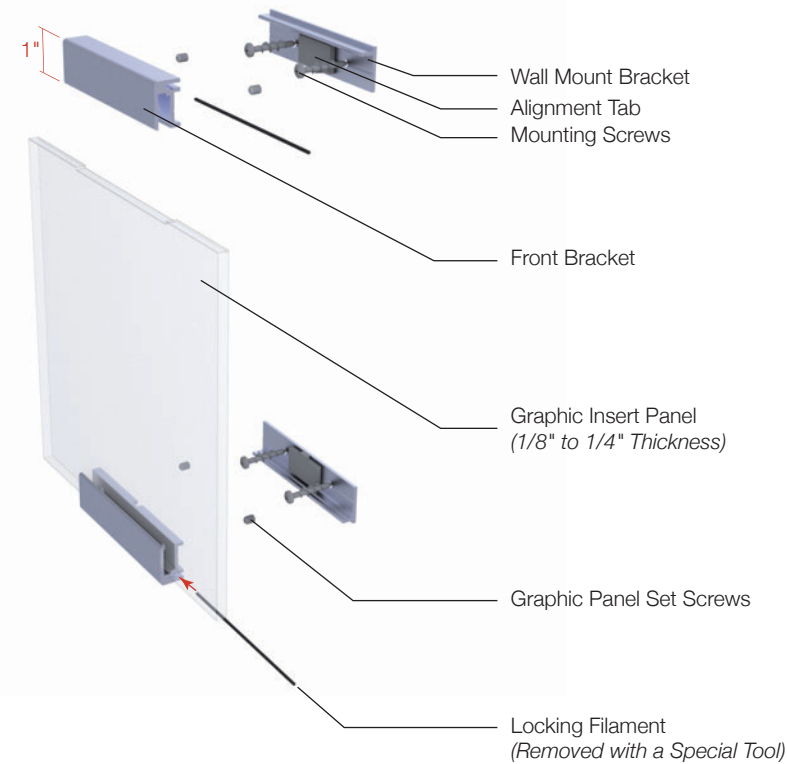

Its flexibility allows for display panels from 1/8" (3mm) to 1/4" (6mm) thickness, including satin anodized aluminum and frosted or painted acrylic, in rectangular or virtually any custom shape.

Although panel capture is minimal, Aspire's unique design offers a high degree of tamper resistance, without the use of any exposed fasteners. At the same time, panels can be easily removed for updating, cleaning or painting the wall surface.

Installation and panel replacements are fast and easy, with a positive fit guaranteed. All Aspire panels are computer cut, and profiles feature a precision panel alignment detail to eliminate guess work with panel placement.

Ideal for Hospitality, Senior Living, Multi-Family Housing, Corporate, Museums, and Donor Recognition.

Features

- 2-Part Extruded Aluminum Assembly
- Satin Anodized (Standard) or Painted Finish
- Approximately 5/8" Overall Depth
- Single Bottom Bracket Optional for Smaller Size Panels
- Accommodates 1/8" to 1/4" Thick Display Panels
- Rectangular (Standard) or Custom Shapes
- Tamper-Resistant Yet Easily Updatable Displays
- Windows for Paper Inserts Available in Certain Sizes
- Letter, Tabloid and Personnel Signs
- Standard Panel/Display Widths: 4", 6", 8-1/2", 11", & 17"
- Concealed Fasteners
- Vinyl Tape Mounting Option for Opaque Panel Displays

Double-Bracket Assembly

Single-Bracket Assembly

Material & Display Options

Painted Acrylic (1/4")

Satin Anodized Aluminum (1/8")

Frosted Acrylic (1/4")

Matte Acrylic (1/4")

Non-Glare Acrylic Window for Paper Display (1/4")**