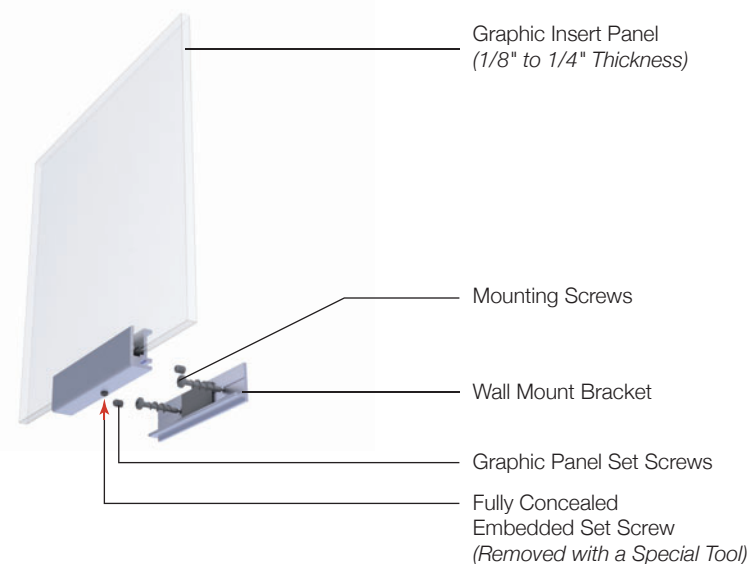

Its flexibility allows for display panels from 1/8" (3mm) to 1/4" (6mm) thickness, including satin anodized aluminum and frosted or painted acrylic, in rectangular or virtually any custom shape.

Although panel capture is minimal, Aspire's unique design offers a high degree of tamper resistance, without the use of any exposed fasteners. At the same time, panels can be easily removed for updating, cleaning or painting the wall surface.

Installation and panel replacements are fast and easy, with a positive fit guaranteed. All Aspire panels are computer cut, and profiles feature a precision panel alignment detail to eliminate guess work with panel placement.

Ideal for Hospitality, Senior Living, Multi-Family Housing, Corporate, Museums, and Donor Recognition.

Features

- 2-Part Extruded Aluminum Assembly
- Satin Anodized (Standard) or Painted Finish
- Approximately 5/8" Overall Depth
- Single Bottom Bracket Optional for Smaller Size Panels
- Accommodates 1/8" to 1/4" Thick Display Panels
- Rectangular (Standard) or Custom Shapes
- Tamper-Resistant Yet Easily Updatable Displays
- Windows for Paper Inserts Available in Certain Sizes
- Letter, Tabloid and Personnel Signs
- Standard Panel/Display Widths: 4", 6", 8-1/2", 11", & 17"
- Concealed Fasteners
- Vinyl Tape Mounting Option for Opaque Panel Displays

Double-Bracket Assembly

Single-Bracket Assembly

Material & Display Options

Painted Acrylic (1/4")

Satin Anodized Aluminum (1/8")

Frosted Acrylic (1/4")

Matte Acrylic (1/4")

Non-Glare Acrylic Window for Paper Display (1/4")**