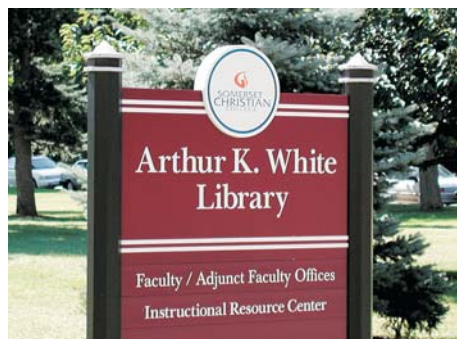

# SOMERSET CHRISTIAN COLLEGE

Location: Zarephath, New Jersey

1. SignBar/Panel with Octagonal Posts and Octapoint Caps
2. SignBar/Panel with Octagonal Posts, Octapoint Caps and Custom Crown
3. SignBar/Panel with Octagonal Posts and Octapoint Caps
4. SignBar/Panel with Octagonal Posts, Octapoint Caps and Custom Crown